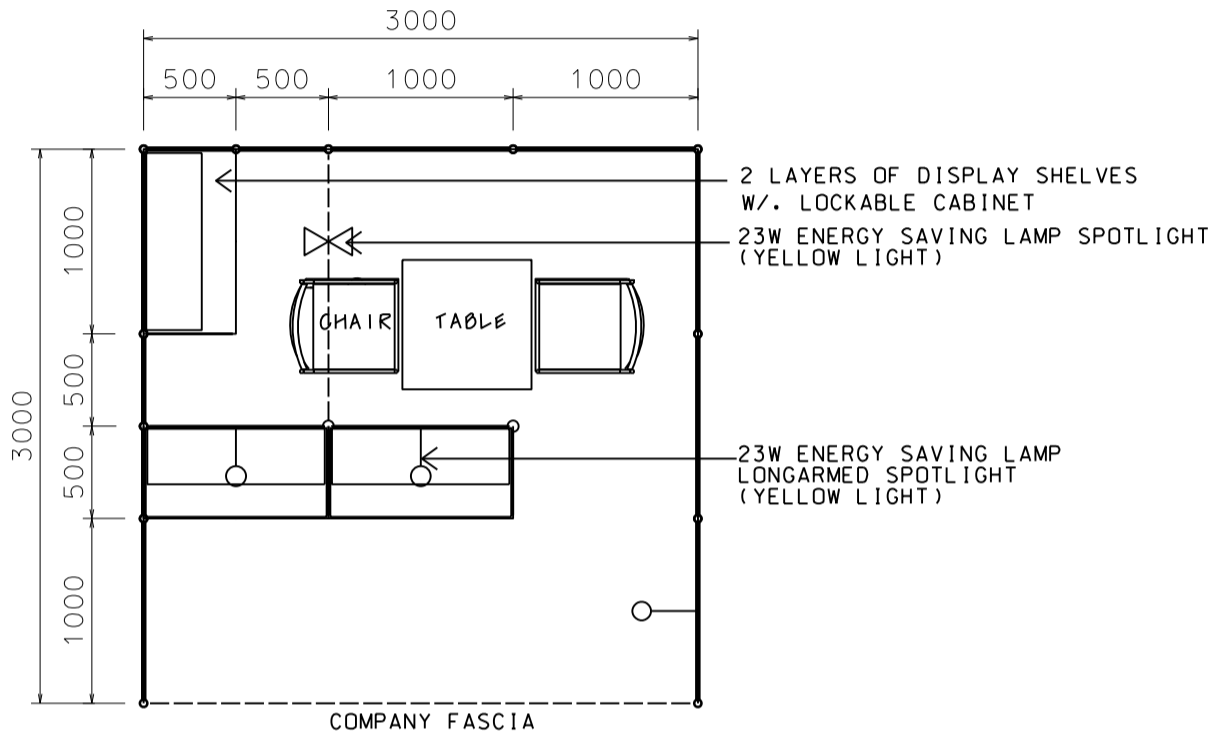

3M x 3M Standard Booth with Meeting Room Specification

三米乘三米標準攤位附設會議房規格

BOOTH SPECIFICATIONS		QTY.
	1000W x 500D x 750H mm LOCKABLE CABINET	3
	2000W x 300D WOODEN DISPLAY SHELF	2
	1000W x 300D WOODEN DISPLAY SHELF	2
	23W ENERGY SAVING LAMP SPOTLIGHT (YELLOW LIGHT)	2
	23W ENERGY SAVING LAMP LONGARMED SPOTLIGHT (YELLOW LIGHT)	3
	700W x 700D x 750H MEETING TABLE	1
	BLACK LEATHER CHAIR	2
	CEILING BEAM	1.5M
	RUBBISH BIN & CARPET (9sqm.)	